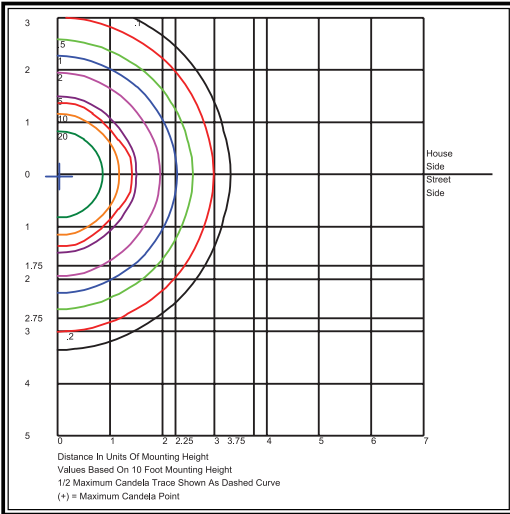

Powered By:
NICHIA

G826-LED Large Low Profile Gladiator Luminaire

Job Information Digitize your light.™

Type:	
Catalog #:	
Project:	
Comments:	
Prepared by:	

LED Lighting

Photometric Data

160W