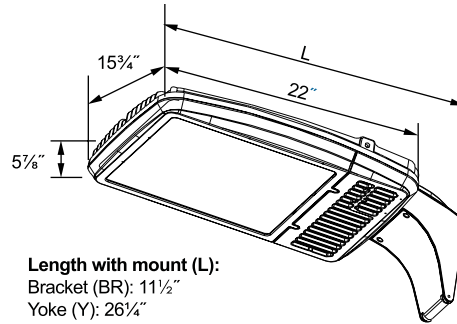

Length with mount (L):
Bracket (BR): 11 1/2"
Yoke (Y): 26 1/4"
Slipfitter (SF): 29 1/4"
Mounting Arm Adaptor: 26 1/8"

Ordering Information:

Example: (D826-LED-120-30-UNV-LP-T5-YM-BZ-WDF)

G826-LED

Series	Wattage/Lumen	Color Temp.	Voltage	Body	Optics	Mounting	Finish	Option
Large Gladiator Area Luminaire	120	120W/15360^{3,5,7}	30 3000K	UNV 120-277V	T2 Type 2	PM Pole Mount	BZ Bronze¹	SM Smart Dim
	140	140W/17920^{3,5,7}	35 3500K		T3 Type 3	WB Wall Bracket	BL Black	PC Photocell
	160	160W/20480^{3,5,7}	40 4000K	347 347V	T4A Type 4A	RPM Round Pole Mount	WH White	WSF Wired Single Fuse
	180	180W/23040^{3,5,7}	50 5000K^{4,5}	480 480V	T5 Type 5	Heavy Duty	SL Silver	WDF Wired Double Fuse
	200	200W/25600^{3,5,7}		(Step-Down Transformer used for 480V Divider)		LYM Large Yoke Mount	CU Custom²	MS Motion Sensor (with Dimming)⁶
	240	240W/30720^{3,5,7}			30 30° Flood	YM Yoke Mount		SP Surge Protection
	260	260W/33280^{3,5,7}			55 55° Flood	SF Slip Fitter		BI Bi-Level motion sensing
	280	280W/35840^{3,7}			90 90° Flood	PMA Pole Mounting Arm Adapter 2-3/8		95 95 CRI
	300	300W/38400^{3,7}						

Digitize your light.™

©2015 GNP Energy , www.gnpenergy.com T: (312) 970-1LED
F: (866) 286-1588 Note : Specifications subject to change without notice.

LIGHTING