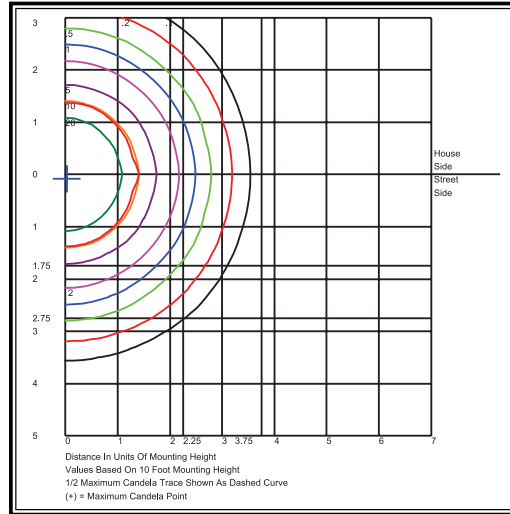

260W

Performance Data

CRI:	72
CCT:	3000K, 3500K, 4000K, 5000K
Warranty:	10 yr. Limited Warranty
Dimming:	Available with 0-10V inputs dimming down to 10%
Operating Temperature:	0°-50°C Max Ambient
L70 Rating:	100,000+ Hours
IP Rating:	IP66
Drive Current:	700mA
Vibration:	3G Vibration Rated

Delivered Light Output and Equivalency Chart

HID to LED Replacement		
Initial Lumens Delivered	LED	HID Replacement
15240 lm	120W	400W
25400 lm	200W	750W
30480 lm	240W	1000W

*for mounting heights over 25ft consult factory.

Digitize your light.™

©2015 GNP Energy, www.gnpenergy.com T: (312) 970-1LED
F: (866) 286-1588 Note : Specifications subject to change without notice.

LIGHTING